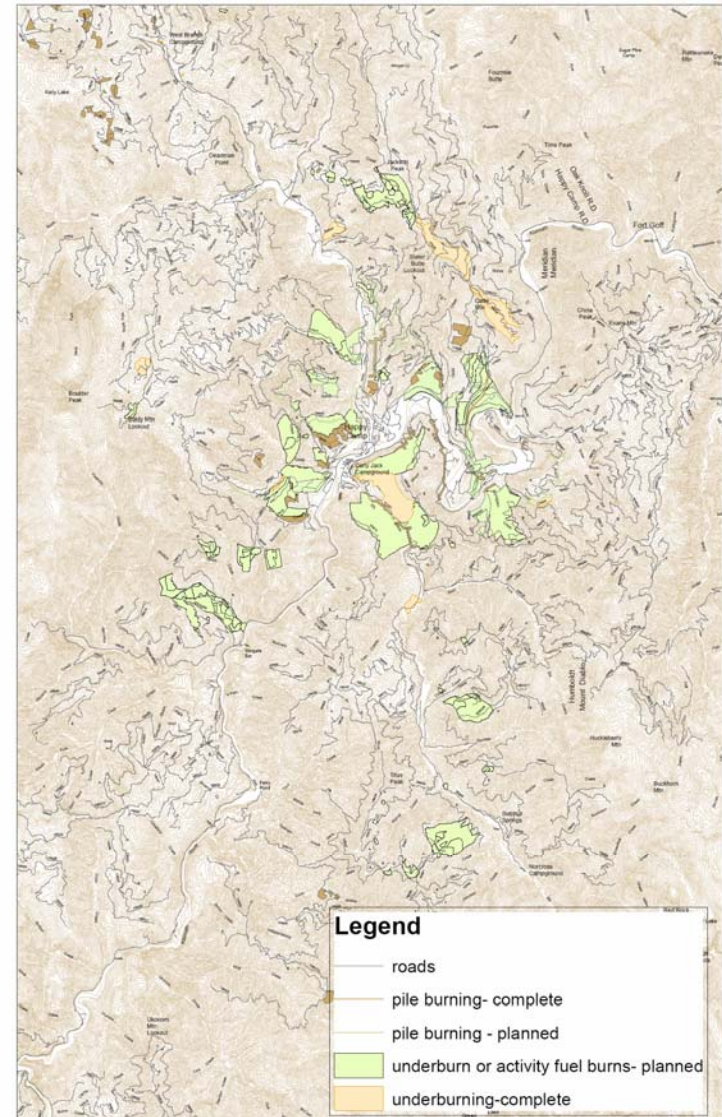

Implementation

- Challenges
- Lessons learned