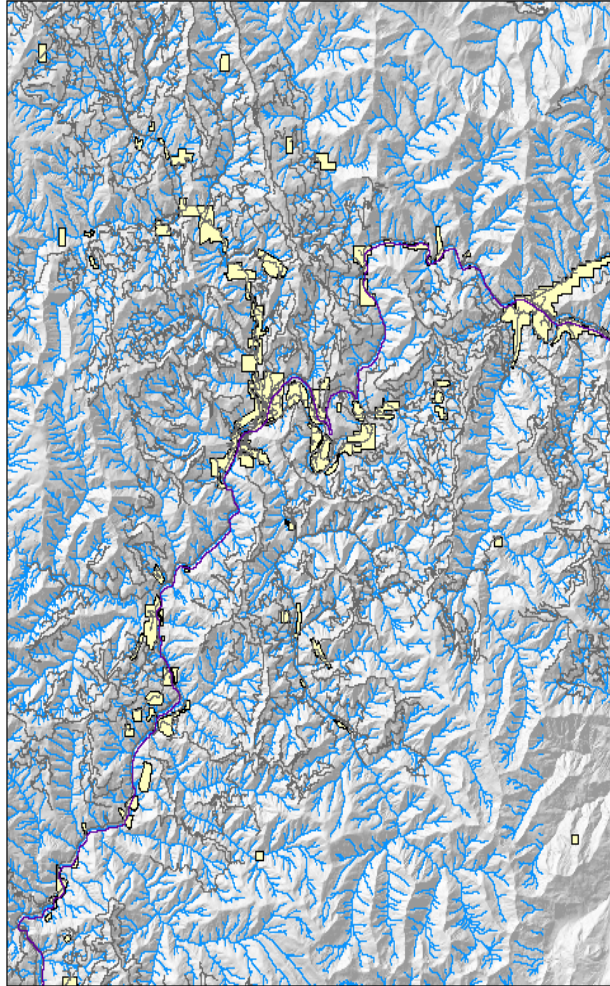

Planning

Happy Camp Ranger District

- Challenges
- Lessons learned