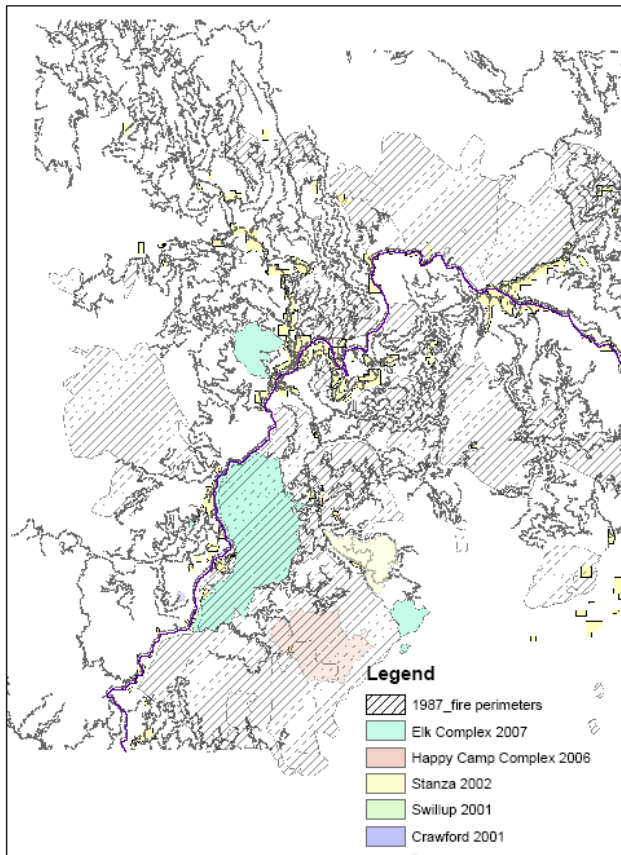

Planning and Implementing Landscape Scale RX Burning on the Happy Camp RD, Klamath NF

Susan Daniels

District Fire Management Officer

Orleans CA 4/26/2008

Setting the Scene

Happy Camp RD Fire History

- Situational Awareness
- Slides
- Challenges
- Lessons learned